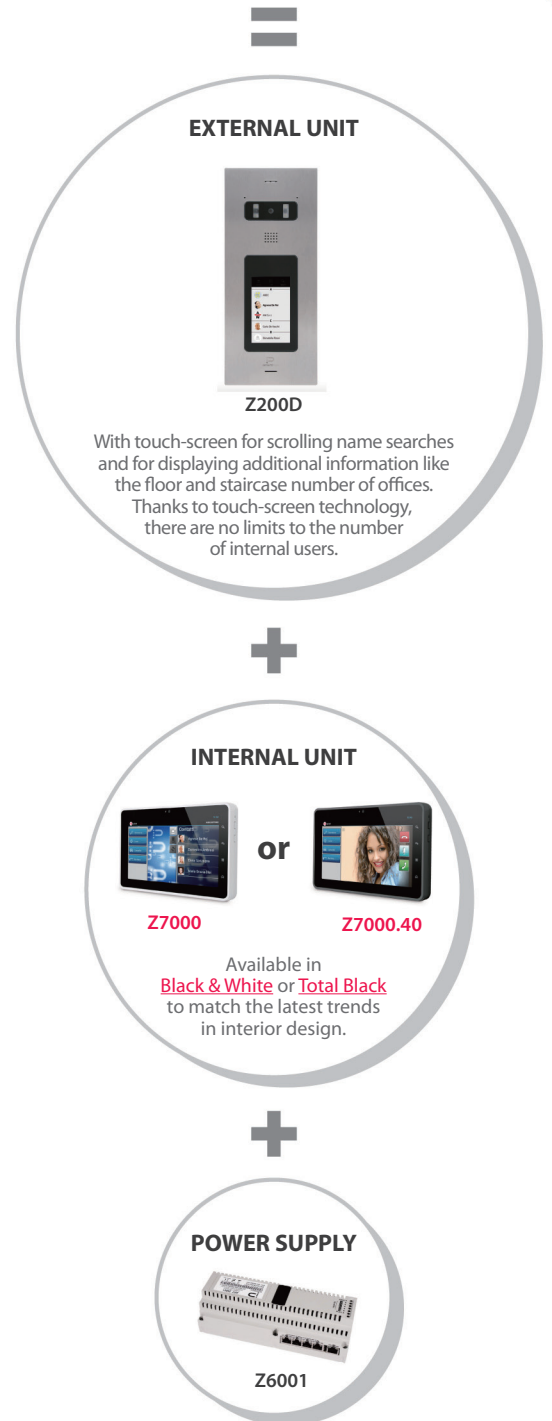

	ZK27D	ZK27D.40
EXTERNAL UNIT	Z200D	
INTERNAL UNIT	Z7000	Z7000.40
POWER SUPPLY	Z6001	

Designed & Made in Italy

EXTERNAL UNIT

Flat

Audio/video FLAT FLUSH MOUNT Entrance Panel in AISI 316 stainless steel, with 4.3" sun-readable touch screen, electronic IP module, colour video camera with 5 mpx sensor and white LED illumination.

Product	FLAT FLUSH MOUNT Entrance Panel in AISI 316 stainless steel
Power Supply	PoE
Camera	5 Mpx - 30 fps
Tecnology	IP
Dimensions(mm)	130(W) x 310(H) x 2(D)

INTERNAL UNIT

Next

Next IP hands-free, two-channel monitor with 7", WVGA resolution, TFT LCD, capacitive touch-screen, in **BLACK & WHITE** or **TOTAL BLACK** finish. Mounting bracket as standard.

Product	Monitor NEXT 7"
Video Resolution	WVGA 800X480 Cr500
Power Supply	PoE - 12V - 24V
Tecnology	IP
Dimensions(mm)	189(W) x 119(H) x 21(D)

POWER SUPPLY

PoE power supply for residential or condominium. SIP server system INFINITEPLAY. Able to feed and distribute up to four devices. Connecting to the internet router of building.

Supply Voltage	90V-260V 50-60Hz
Output Port	1 OUTPUT 12V 1A, 3 AUX
Input	4 INPUT
Operating Temperature	0°C ~ +45°C
Polymer Housing	ABS VO
Dimensions(mm)	12 DIN module, 208(W) x 89(H) x 60(D)

* All Specifications / colors are subject to change without notice. (V.01)